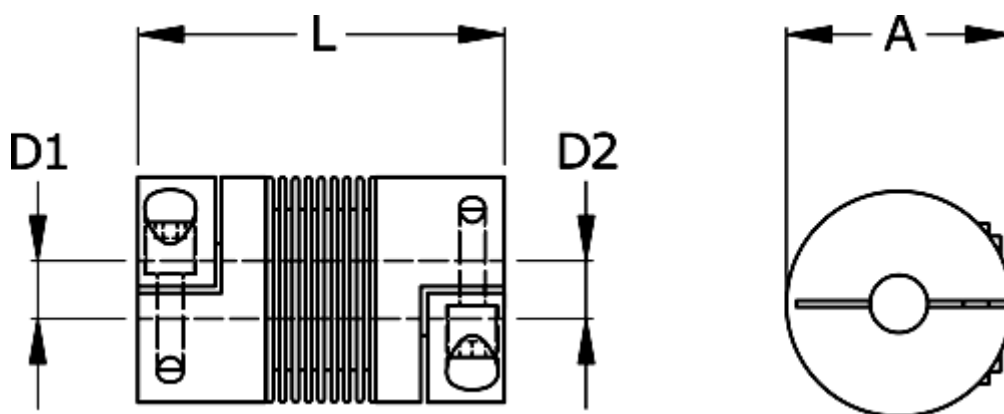

# Data Sheet

Article number: 3330401501021919

Description: Bellow coupling type 4 size150  
Length 102 mm, bore 19/19 mm

## Measures

A	= 82
D1	= 19
D2	= 19
L	= 102
Nom. torque NM (Tkn)	= 150